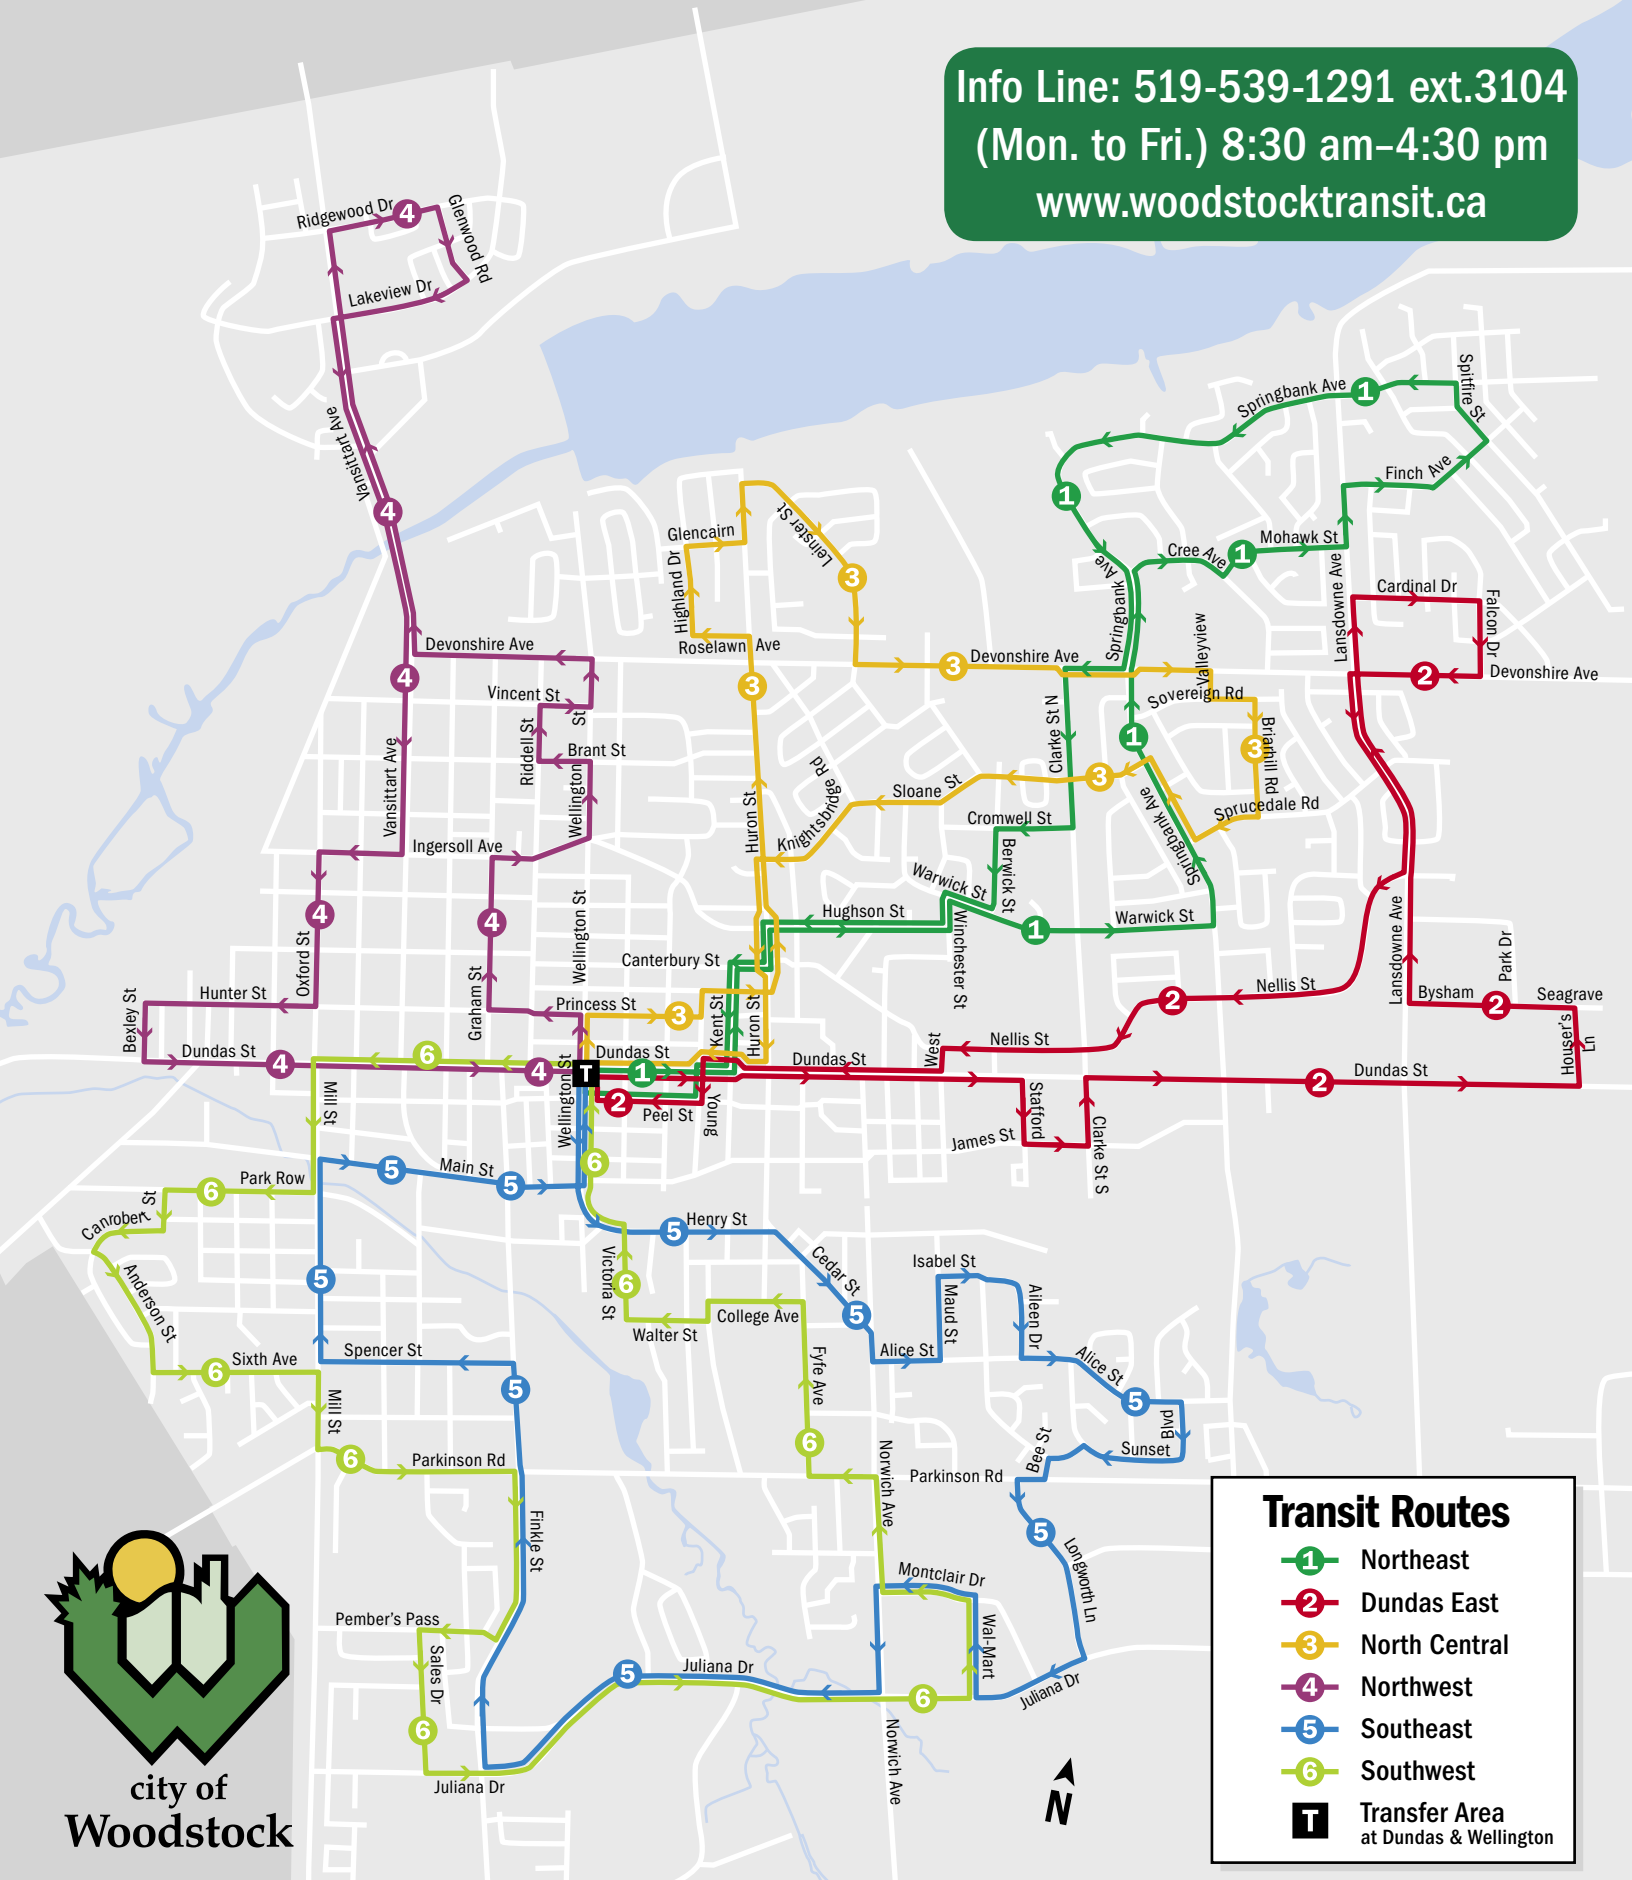

City of Woodstock Transit Routes

Info Line: 519-539-1291 ext.3104
 (Mon. to Fri.) 8:30 am-4:30 pm
www.woodstocktransit.ca

Transit Routes

- ① Northeast
- ② Dundas East
- ③ North Central
- ④ Northwest
- ⑤ Southeast
- ⑥ Southwest
- T** Transfer Area at Dundas & Wellington

WOODSTOCK TRANSIT GO GREEN

www.woodstocktransit.ca

Expanded Routes!

January 2009

City of Woodstock

TRANSIT MAP

Transfer Information

If you require more than one bus route to reach your destination, ask your bus driver for a transfer when boarding. The transfer allows you to change routes at no additional charge. Transfers are not a stop-over and are valid only on the next available bus at the designated transfer point.

PLEASE TRANSFER AT DUNDAS AND WELLINGTON STREETS FOR ALL ROUTES. TRANSFER VALID ONLY FOR THE FIRST BUS LEAVING THE TRANSFER POINT.

- 1** Route #1 Northeast continues on Route #6 Southwest, and vice-versa. **6**
- 2** Route #2 Dundas East continues on Route #4 Northwest, and vice-versa. **4**
- 3** Route #3 North Central continues on Route #5 Southeast, and vice-versa. **5**

NO SUNDAY SERVICE

Bus Schedule

Time Checks for Routes

1	Northeast					
	Wellington Church	Warwick Clarke	Cree Mohawk	Springbank Chieftain	Cromwell Berwick	Wellington Church
2	Dundas East					
	Dundas Bk. Montreal	Dundas Springbank	Lansdowne Sprucedale	Lansdowne Nellis	West Ave Dundas	Wellington Church
3	North Central					
	Wellington Church	Roselawn Huron	Springbank Devonshire	Sloane Brompton	Dundas Huron	Wellington County Bldg.
4	Northwest					
	Wellington Church	Brant Riddell	Glenwood Lakeview	Admiral Van Ave	Dundas Waterloo	Dundas Bk. Montreal
5	Southeast					
	Wellington County Bldg.	Aileen Alice	Wal-Mart Norwich	Juliana Lindsay	Spencer Mill	Wellington Church
6	Southwest					
	Wellington Church	Park Row Canrobert	Finkle Parkinson	Juliana Norwich	Fyfe Pavay	Wellington Church